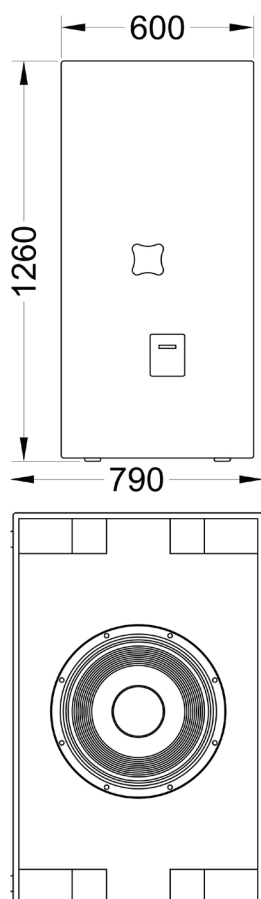

# X-SUB

## CINEMA SUBWOOFER

Don't mess with this guy. X-Sub is your extremely opinionated answer to "We need more lows in the theater". Hi power, long excursion 21" subwoofer in ultimate enclosure gets as low as it gets. That nuke's going to blow, by the way.

### Main features:

- 1600W nominal power
- 21" woofer with 4,5" voice coil
- 136 dB Max SPL
- Efficient vented box design

Frequency Response (-10dB)	22-200 Hz
Max SPL (peak)	134 dB (calculated)
Sensitivity (1W/1m)	96 dB
LF Transducer	21"
Impedance	4 Ohm (X-Sub-4); 8 Ohm (X-Sub-8)
Nominal power	1600 W
Program power	3200 W
Peak power	6400 W

Connectors	Barrier strip screw terminal
Dimensions (W×H×D)	790x1260x600 mm
Net weight	82 kg
Shipping weight	91 kg
Enclosure materials	Plywood; wear-resistant paint
Color	Black

Acoustical & Electrical data