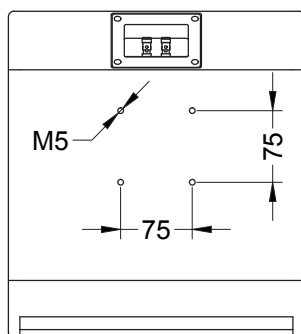

### Main features:

- 300W nominal power
- 8" coaxial driver
- 125 dB Max SPL
- Multiple mounting options

Frequency Response (-10dB)	80–18000 Hz
Max SPL (peak)	125 dB (calculated)
Sensitivity (1W/1m)	94 dB
Transducer	8" coaxial
Nominal coverage H×V	90° × 90°
Impedance	8 Ohm
Nominal power (1)	300 W
Program power	600 W
Peak power	1200 W

Connectors	2 terminal plate
Mounting options	4x M5 & 2x M10 wall mounting points
Dimensions (W×H×D)	310x342x214 mm
Net weight	9,5 kg
Shipping weight	10,5 kg
Enclosure materials	Plywood; MDF; wear-resistant paint
Grill	Steel grill
Color	Black