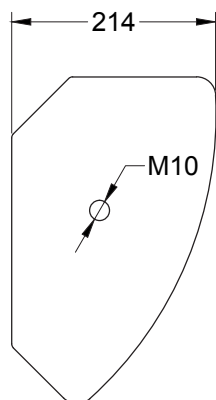

# SUR-81

### Main features:

- 300W nominal power
- 8" coaxial driver
- 125 dB Max SPL
- Multiple mounting options

Frequency Response (-10dB)	80–18000 Hz
Max SPL (peak)	125 dB (calculated)
Sensitivity (1W/1m)	94 dB
Transducer	8" coaxial
Nominal coverage H×V	90° × 90°
Impedance	8 Ohm
Nominal power (1)	300 W
Program power	600 W
Peak power	1200 W

Connectors	2 terminal plate
Mounting options	4x M5 & 2x M10 wall mounting points
Dimensions (W×H×D)	310x342x214 mm
Net weight	9,5 kg
Shipping weight	10,5 kg
Enclosure materials	Plywood; MDF; wear-resistant paint
Grill	Steel grill
Color	Black