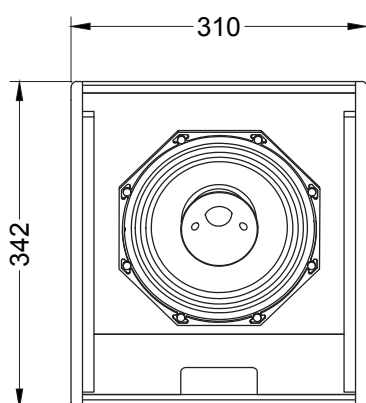

### Main features:

- 300W nominal power
- 8" coaxial driver
- 125 dB Max SPL
- Multiple mounting options

Frequency Response (-10dB)	80–18000 Hz
Max SPL (peak)	125 dB (calculated)
Sensitivity (1W/1m)	94 dB
Transducer	8" coaxial
Nominal coverage H×V	90° × 90°
Impedance	8 Ohm
Nominal power (1)	300 W
Program power	600 W
Peak power	1200 W

Connectors	2 terminal plate
Mounting options	4x M5 & 2x M10 wall mounting points
Dimensions (W×H×D)	310x342x214 mm
Net weight	9,5 kg
Shipping weight	10,5 kg
Enclosure materials	Plywood; MDF; wear-resistant paint
Grill	Steel grill
Color	Black