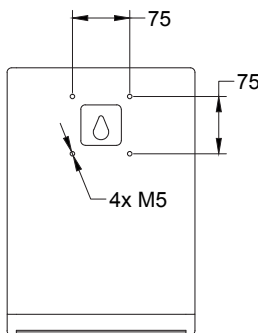

Main features:

- 150W nominal power
- 6" woofer with 1,75" voice coil
- 1" HF driver
- 121 dB Max SPL
- Multiple mounting options

Frequency Response (-10dB)	90–18000 Hz
Max SPL (peak)	121 dB (calculated)
Sensitivity (1W/1m)	93 dB
LF Transducer	6", M0615
HF Transducer	1", N110
Nominal coverage H×V	80° × 60°
Impedance	8 Ohm / 16 Ohm
Nominal power (1)	150 W
Program power	300 W
Peak power	600 W

Connectors	2 terminal plate
Mounting options	4x M5 & 2x M8 wall mounting points
Dimensions (W×H×D)	246×350×203 mm
Net weight	6,1 kg
Shipping weight	7,2 kg
Enclosure materials	Plywood; MDF; wear-resistant paint
Grill	Steel protective grill
Color	Black