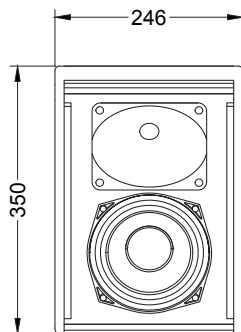

Main features:

- 150W nominal power
- 6" woofer with 1,75" voice coil
- 1" HF driver
- 121 dB Max SPL
- Multiple mounting options

Frequency Response (-10dB)	90–18000 Hz
Max SPL (peak)	121 dB (calculated)
Sensitivity (1W/1m)	93 dB
LF Transducer	6", M0615
HF Transducer	1", N110
Nominal coverage H×V	80° × 60°
Impedance	8 Ohm / 16 Ohm
Nominal power (1)	150 W
Program power	300 W
Peak power	600 W

Connectors	2 terminal plate
Mounting options	4x M5 & 2x M8 wall mounting points
Dimensions (W×H×D)	246×350×203 mm
Net weight	6,1 kg
Shipping weight	7,2 kg
Enclosure materials	Plywood; MDF; wear-resistant paint
Grill	Steel protective grill
Color	Black