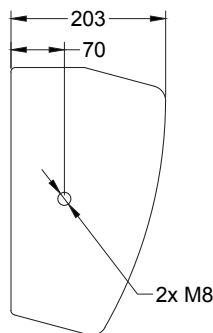

Main features:

- 150W nominal power
- 6" woofer with 1,75" voice coil
- 1" HF driver
- 121 dB Max SPL
- Multiple mounting options

Frequency Response (-10dB)	90–18000 Hz
Max SPL (peak)	121 dB (calculated)
Sensitivity (1W/1m)	93 dB
LF Transducer	6", M0615
HF Transducer	1", N110
Nominal coverage H×V	80° × 60°
Impedance	8 Ohm / 16 Ohm
Nominal power (1)	150 W
Program power	300 W
Peak power	600 W

Connectors	2 terminal plate
Mounting options	4x M5 & 2x M8 wall mounting points
Dimensions (W×H×D)	246×350×203 mm
Net weight	6,1 kg
Shipping weight	7,2 kg
Enclosure materials	Plywood; MDF; wear-resistant paint
Grill	Steel protective grill
Color	Black