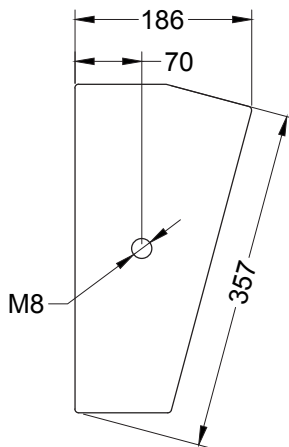

Main features:

- 150W nominal power
- 6" woofer with 1,75" voice coil
- 1" HF driver
- 121 dB Max SPL
- Multiple mounting options

Frequency Response (-10dB)	90–18000 Hz
Max SPL (peak)	121 dB (calculated)
Sensitivity (1W/1m)	93 dB
LF Transducer	6", M0615
HF Transducer	1", N110
Nominal coverage H×V	80° × 60°
Impedance	8 Ohm / 16 Ohm
Nominal power (1)	150 W
Program power	300 W
Peak power	600 W

Connectors	2 terminal plate
Mounting options	4x M5 & 2x M8 wall mounting points
Dimensions (W×H×D)	246×344×186 mm
Net weight	5 kg
Shipping weight	6 kg
Enclosure materials	Plywood; MDF; wear-resistant paint
Grill	Cloth cover
Color	Black

Acoustical & Electrical data

Connections, physical data and exploitation

(1) – Based on 2 hours power test, IEC filtered pink noise, 6 dB crest factor