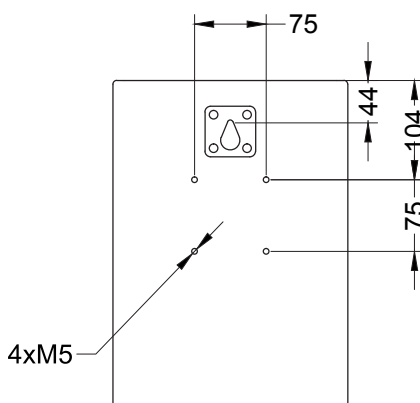

Main features:

- 150W nominal power
- 6" woofer with 1,75" voice coil
- 1" HF driver
- 121 dB Max SPL
- Multiple mounting options

Frequency Response (-10dB)	90–18000 Hz
Max SPL (peak)	121 dB (calculated)
Sensitivity (1W/1m)	93 dB
LF Transducer	6", M0615
HF Transducer	1", N110
Nominal coverage H×V	80° × 60°
Impedance	8 Ohm / 16 Ohm
Nominal power (1)	150 W
Program power	300 W
Peak power	600 W

Connectors	2 terminal plate
Mounting options	4x M5 & 2x M8 wall mounting points
Dimensions (W×H×D)	246×344×186 mm
Net weight	5 kg
Shipping weight	6 kg
Enclosure materials	Plywood; MDF; wear-resistant paint
Grill	Cloth cover
Color	Black

Acoustical & Electrical data

Connections, physical data and exploitation

(1) – Based on 2 hours power test, IEC filtered pink noise, 6 dB crest factor