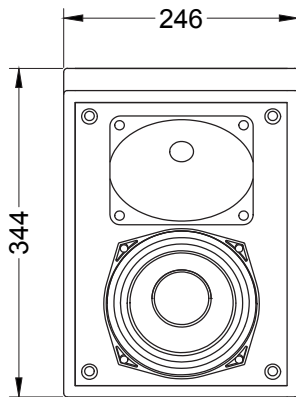

Main features:

- 150W nominal power
- 6" woofer with 1,75" voice coil
- 1" HF driver
- 121 dB Max SPL
- Multiple mounting options

Frequency Response (-10dB)	90–18000 Hz
Max SPL (peak)	121 dB (calculated)
Sensitivity (1W/1m)	93 dB
LF Transducer	6", M0615
HF Transducer	1", N110
Nominal coverage H×V	80° × 60°
Impedance	8 Ohm / 16 Ohm
Nominal power (1)	150 W
Program power	300 W
Peak power	600 W

Connectors	2 terminal plate
Mounting options	4x M5 & 2x M8 wall mounting points
Dimensions (W×H×D)	246×344×186 mm
Net weight	5 kg
Shipping weight	6 kg
Enclosure materials	Plywood; MDF; wear-resistant paint
Grill	Cloth cover
Color	Black