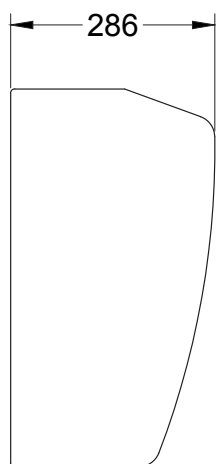

# SUR-201

### Main features:

- 500W nominal power
- 10" woofer with 3" voice coil
- 1" HF driver with 1,75" voice coil
- 129 dB Max SPL
- Multiple mounting options

Frequency Response (-10dB)	50-18000 Hz
Max SPL (peak)	129 dB (calculated)
Sensitivity (1W/1m)	96 dB
LF Transducer	10", M1051
HF Transducer	1", M112
Nominal coverage H×V	90° × 55°
Impedance	8 Ohm / 16 Ohm
Nominal power (1)	500 W
Program power	1000 W
Peak power	2000 W

Connectors	2 terminal plate
Mounting options	4x M5 wall mounting points
Dimensions (W×H×D)	402×530×286 mm
Net weight	18 kg
Shipping weight	21 kg
Enclosure materials	MDF; wear-resistant paint
Grill	Steel grill, acoustically transparent foam
Color	Black