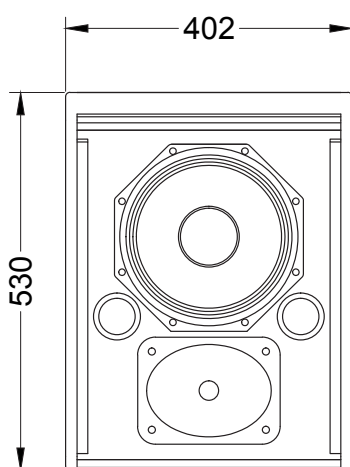

### Main features:

- 500W nominal power
- 10" woofer with 3" voice coil
- 1" HF driver with 1,75" voice coil
- 129 dB Max SPL
- Multiple mounting options

Frequency Response (-10dB)	50-18000 Hz
Max SPL (peak)	129 dB (calculated)
Sensitivity (1W/1m)	96 dB
LF Transducer	10", M1051
HF Transducer	1", M112
Nominal coverage H×V	90° × 55°
Impedance	8 Ohm / 16 Ohm
Nominal power (1)	500 W
Program power	1000 W
Peak power	2000 W

Connectors	2 terminal plate
Mounting options	4x M5 wall mounting points
Dimensions (W×H×D)	402×530×286 mm
Net weight	18 kg
Shipping weight	21 kg
Enclosure materials	MDF; wear-resistant paint
Grill	Steel grill, acoustically transparent foam
Color	Black