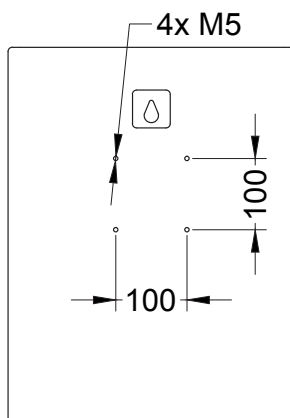

### Main features:

- 500W nominal power
- 10" woofer with 3" voice coil
- 1" HF driver with 1,75" voice coil
- 129 dB Max SPL
- Multiple mounting options

Frequency Response (-10dB)	50-18000 Hz
Max SPL (peak)	129 dB (calculated)
Sensitivity (1W/1m)	96 dB
LF Transducer	10", M1051
HF Transducer	1", M112
Nominal coverage H×V	90° × 55°
Impedance	8 Ohm / 16 Ohm
Nominal power (1)	500 W
Program power	1000 W
Peak power	2000 W

Connectors	2 terminal plate
Mounting options	4x M5 wall mounting points
Dimensions (W×H×D)	402×530×286 mm
Net weight	18 kg
Shipping weight	21 kg
Enclosure materials	MDF; wear-resistant paint
Grill	Steel grill, acoustically transparent foam
Color	Black

Acoustical & Electrical data

Connections, physical data  
and exploitation

(1) – Based on 2 hours power test, IEC filtered pink noise, 6 dB crest factor