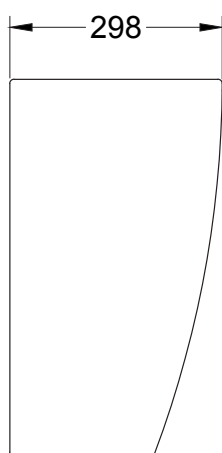

### Main features:

- 500W nominal power
- 10" woofer with 3" voice coil
- 1" HF driver with 1,75" voice coil
- 129 dB Max SPL
- Multiple mounting options

Frequency Response (-10dB)	50-18000 Hz
Max SPL (peak)	129 dB (calculated)
Sensitivity (1W/1m)	96 dB
LF Transducer	10", M1051
HF Transducer	1", M112
Nominal coverage H×V	90° × 55°
Impedance	8 Ohm / 16 Ohm
Nominal power (1)	500 W
Program power	1000 W
Peak power	2000 W

Connectors	2 terminal plate
Mounting options	4x M5 wall mounting points
Dimensions (W×H×D)	402×529×298 mm
Net weight	17 kg
Shipping weight	20 kg
Enclosure materials	MDF; wear-resistant paint
Grill	Steel grill, acoustically transparent foam
Color	Black