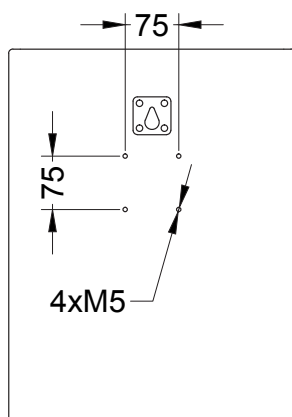

### Main features:

- 500W nominal power
- 10" woofer with 3" voice coil
- 1" HF driver with 1,75" voice coil
- 129 dB Max SPL
- Multiple mounting options

Frequency Response (-10dB)	50-18000 Hz
Max SPL (peak)	129 dB (calculated)
Sensitivity (1W/1m)	96 dB
LF Transducer	10", M1051
HF Transducer	1", M112
Nominal coverage H×V	90° × 55°
Impedance	8 Ohm / 16 Ohm
Nominal power (1)	500 W
Program power	1000 W
Peak power	2000 W

Connectors	2 terminal plate
Mounting options	4x M5 wall mounting points
Dimensions (W×H×D)	402×529×298 mm
Net weight	17 kg
Shipping weight	20 kg
Enclosure materials	MDF; wear-resistant paint
Grill	Steel grill, acoustically transparent foam
Color	Black