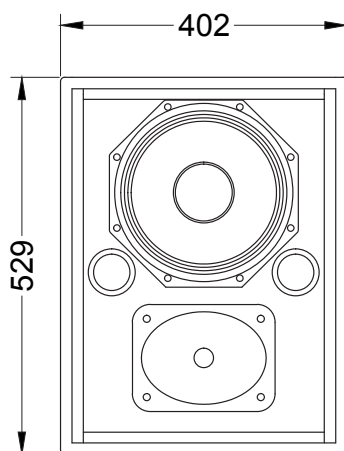

### Main features:

- 500W nominal power
- 10" woofer with 3" voice coil
- 1" HF driver with 1,75" voice coil
- 129 dB Max SPL
- Multiple mounting options

Frequency Response (-10dB)	50-18000 Hz
Max SPL (peak)	129 dB (calculated)
Sensitivity (1W/1m)	96 dB
LF Transducer	10", M1051
HF Transducer	1", M112
Nominal coverage H×V	90° × 55°
Impedance	8 Ohm / 16 Ohm
Nominal power (1)	500 W
Program power	1000 W
Peak power	2000 W

Connectors	2 terminal plate
Mounting options	4x M5 wall mounting points
Dimensions (W×H×D)	402×529×298 mm
Net weight	17 kg
Shipping weight	20 kg
Enclosure materials	MDF; wear-resistant paint
Grill	Steel grill, acoustically transparent foam
Color	Black