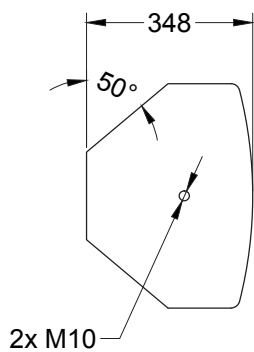

### Main features:

- 900W nominal power
- 15" coaxial driver
- 134,5 dB Max SPL
- Multiple mounting options

Frequency Response (-10dB)	50–18000 Hz
Max SPL (peak)	134,5 dB (calculated)
Sensitivity (1W/1m)	99 dB
Transducer	15" coaxial
Nominal coverage HxV	70° x 70°
Impedance	8 Ohm
Nominal power (1)	900 W
Program power	1800 W
Peak power	3600 W

Connectors	4 terminal plate
Mounting options	8x M5 , 8x M8 & 2x M10 wall mounting points
Dimensions (WxHxD)	590x470x348 mm
Net weight	24 kg
Shipping weight	27 kg
Enclosure materials	Plywood; MDF; wear-resistant paint
Grill	Steel grill
Color	Black