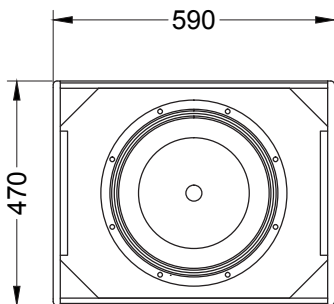

### Main features:

- 900W nominal power
- 15" coaxial driver
- 134,5 dB Max SPL
- Multiple mounting options

Frequency Response (-10dB)	50–18000 Hz
Max SPL (peak)	134,5 dB (calculated)
Sensitivity (1W/1m)	99 dB
Transducer	15" coaxial
Nominal coverage HxV	70° x 70°
Impedance	8 Ohm
Nominal power (1)	900 W
Program power	1800 W
Peak power	3600 W

Connectors	4 terminal plate
Mounting options	8x M5 , 8x M8 & 2x M10 wall mounting points
Dimensions (WxHxD)	590x470x348 mm
Net weight	24 kg
Shipping weight	27 kg
Enclosure materials	Plywood; MDF; wear-resistant paint
Grill	Steel grill
Color	Black