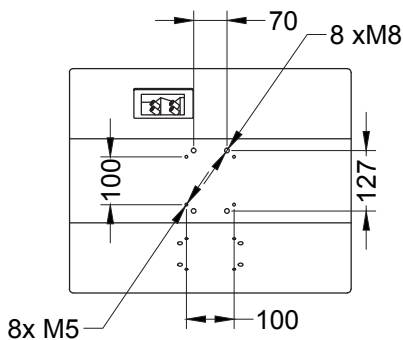

# SUR-151

### Main features:

- 900W nominal power
- 15" coaxial driver
- 134,5 dB Max SPL
- Multiple mounting options

Frequency Response (-10dB)	50–18000 Hz
Max SPL (peak)	134,5 dB (calculated)
Sensitivity (1W/1m)	99 dB
Transducer	15" coaxial
Nominal coverage HxV	70° x 70°
Impedance	8 Ohm
Nominal power (1)	900 W
Program power	1800 W
Peak power	3600 W

Connectors	4 terminal plate
Mounting options	8x M5 , 8x M8 & 2x M10 wall mounting points
Dimensions (WxHxD)	590x470x348 mm
Net weight	24 kg
Shipping weight	27 kg
Enclosure materials	Plywood; MDF; wear-resistant paint
Grill	Steel grill
Color	Black