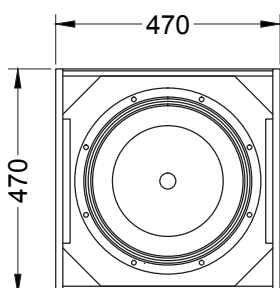

### Main features:

- 600W nominal power
- 15" coaxial driver
- 131 dB Max SPL
- Multiple mounting options

Frequency Response (-10dB)	50-18000 Hz
Max SPL (peak)	131 dB (calculated)
Sensitivity (1W/1m)	97 dB
Transducer	15" coaxial
Nominal coverage HxV	70° x 70°
Impedance	8 Ohm
Nominal power (1)	600 W
Program power	1200 W
Peak power	2400 W

Connectors	4 terminal plate
Mounting options	8x M5 , 8x M8 & 2x M10 wall mounting points
Dimensions (WxHxD)	470x470x348 mm
Net weight	25,5 kg
Shipping weight	27,5 kg
Enclosure materials	Plywood; MDF; wear-resistant paint
Grill	Steel grill
Color	Black