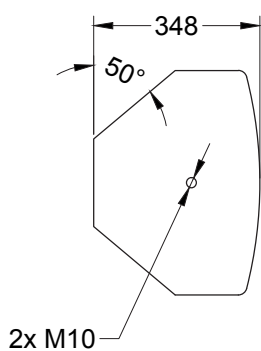

### Main features:

- 600W nominal power
- 15" coaxial driver
- 131 dB Max SPL
- Multiple mounting options

Frequency Response (-10dB)	50-18000 Hz
Max SPL (peak)	131 dB (calculated)
Sensitivity (1W/1m)	97 dB
Transducer	15" coaxial
Nominal coverage HxV	70° x 70°
Impedance	8 Ohm
Nominal power (1)	600 W
Program power	1200 W
Peak power	2400 W

Connectors	4 terminal plate
Mounting options	8x M5 , 8x M8 & 2x M10 wall mounting points
Dimensions (WxHxD)	470x470x348 mm
Net weight	25,5 kg
Shipping weight	27,5 kg
Enclosure materials	Plywood; MDF; wear-resistant paint
Grill	Steel grill
Color	Black

Acoustical & Electrical data

Connections, physical data and exploitation

(1) – Based on 2 hours power test, IEC filtered pink noise, 6 dB crest factor