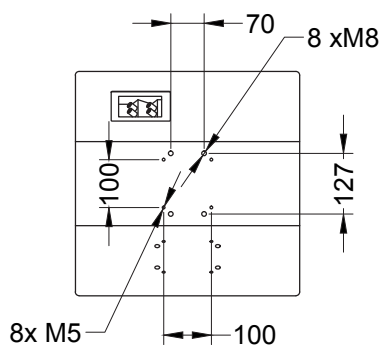

## CINEMA SURROUND SPEAKER

SUR-15 is extremely powerful surround sound speaker, designed to be perfect frontal surround speaker for Dolby Atmos installations. Easily fits anywhere with mounting points and flying bracket option.

### Main features:

- 600W nominal power
- 15" coaxial driver
- 131 dB Max SPL
- Multiple mounting options

Frequency Response (-10dB)	50-18000 Hz
Max SPL (peak)	131 dB (calculated)
Sensitivity (1W/1m)	97 dB
Transducer	15" coaxial
Nominal coverage HxV	70° x 70°
Impedance	8 Ohm
Nominal power (1)	600 W
Program power	1200 W
Peak power	2400 W

Connectors	4 terminal plate
Mounting options	8x M5 , 8x M8 & 2x M10 wall mounting points
Dimensions (WxHxD)	470x470x348 mm
Net weight	25,5 kg
Shipping weight	27,5 kg
Enclosure materials	Plywood; MDF; wear-resistant paint
Grill	Steel grill
Color	Black

Acoustical & Electrical data

Connections, physical data and exploitation

(1) – Based on 2 hours power test, IEC filtered pink noise, 6 dB crest factor