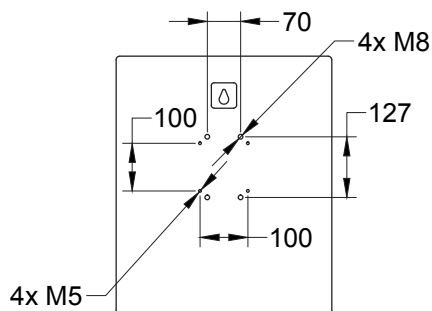

SUR-121

CINEMA SURROUND SPEAKER

Benefiting from “professional” look, SUR-121 high-power multi-channel surround sound speaker has multiple mounting options for convenient setup and use.

Main features:

- 300W nominal power
- 12" coaxial driver with 1,75" VC HF section
- 127 dB Max SPL
- Multiple mounting options

Frequency Response (-10dB)	55–18000 Hz
Max SPL (peak)	127 dB (calculated)
Sensitivity (1W/1m)	96 dB
Transducer	12" coaxial, CX12-1
Nominal coverage H×V	100° × 100°
Impedance	8 Ohm
Nominal power (1)	300 W
Program power	600 W
Peak power	1200 W

Connectors	2 terminal plate
Mounting options	4x M5, 4x M8 & 2x M10 wall mounting points
Dimensions (W×H×D)	452×540×342 mm
Net weight	24 kg
Shipping weight	27 kg
Enclosure materials	Plywood; MDF; wear-resistant paint
Grill	Steel grill
Color	Black