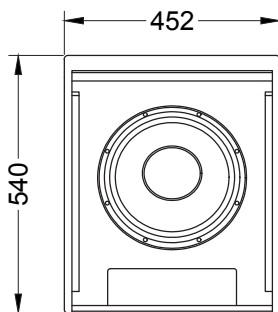

SUR-121

CINEMA SURROUND SPEAKER

Benefiting from “professional” look, SUR-121 high-power multi-channel surround sound speaker has multiple mounting options for convenient setup and use.

Main features:

- 300W nominal power
- 12" coaxial driver with 1,75" VC HF section
- 127 dB Max SPL
- Multiple mounting options

Frequency Response (-10dB)	55–18000 Hz
Max SPL (peak)	127 dB (calculated)
Sensitivity (1W/1m)	96 dB
Transducer	12" coaxial, CX12-1
Nominal coverage H×V	100° × 100°
Impedance	8 Ohm
Nominal power (1)	300 W
Program power	600 W
Peak power	1200 W

Connectors	2 terminal plate
Mounting options	4x M5, 4x M8 & 2x M10 wall mounting points
Dimensions (W×H×D)	452×540×342 mm
Net weight	24 kg
Shipping weight	27 kg
Enclosure materials	Plywood; MDF; wear-resistant paint
Grill	Steel grill
Color	Black

Acoustical & Electrical data

Connections, physical data and exploitation