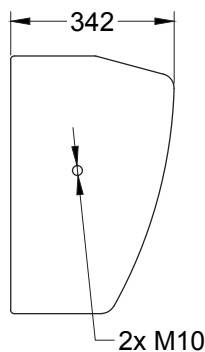

SUR-121

CINEMA SURROUND SPEAKER

Benefiting from “professional” look, SUR-121 high-power multi-channel surround sound speaker has multiple mounting options for convenient setup and use.

Main features:

- 300W nominal power
- 12" coaxial driver with 1,75" VC HF section
- 127 dB Max SPL
- Multiple mounting options

Frequency Response (-10dB)	55–18000 Hz
Max SPL (peak)	127 dB (calculated)
Sensitivity (1W/1m)	96 dB
Transducer	12" coaxial, CX12-1
Nominal coverage H×V	100° × 100°
Impedance	8 Ohm
Nominal power (1)	300 W
Program power	600 W
Peak power	1200 W

Connectors	2 terminal plate
Mounting options	4x M5, 4x M8 & 2x M10 wall mounting points
Dimensions (W×H×D)	452×540×342 mm
Net weight	24 kg
Shipping weight	27 kg
Enclosure materials	Plywood; MDF; wear-resistant paint
Grill	Steel grill
Color	Black