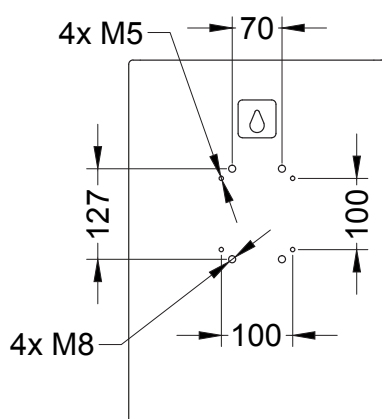

Main features:

- 250W nominal power
- 10" woofer with 2" voice coil
- 1" HF driver
- 125 dB Max SPL
- Multiple mounting options

Frequency Response (-10dB)	65–18000 Hz
Max SPL (peak)	125 dB (calculated)
Sensitivity (1W/1m)	95 dB
LF Transducer	10", M1020
HF Transducer	1", N110
Nominal coverage H×V	80° × 60°
Impedance	8 Ohm
Nominal power (1)	250 W
Program power	500 W
Peak power	1000 W
Connectors	2 terminal plate
Mounting options	4xM5 and 4xM8 wall mounting points
Dimensions (W×H×D)	360×515×273 mm
Net weight	13 kg
Shipping weight	15 kg
Enclosure materials	MDF; wear-resistant paint
Grill	Steel protective grill
Color	Black

Acoustical & Electrical data

Connections, physical data
and exploitation

(1) – Based on 2 hours power test, IEC filtered pink noise, 6 dB crest factor