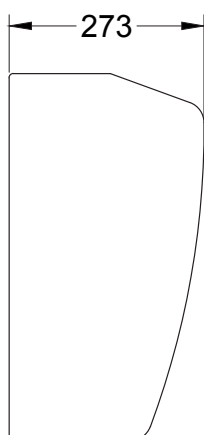

SUR-101

CINEMA SURROUND SPEAKER

Featuring modern cool professional looks, SUR-101 is the versatile surround speakers system for cinema theaters. 10"+1" speaker is easily integrated with screen speakers and subwoofers, allowing for natural gap-free sound field in your cinema hall.

Main features:

- 250W nominal power
- 10" woofer with 2" voice coil
- 1" HF driver
- 125 dB Max SPL
- Multiple mounting options

Frequency Response (-10dB)	65–18000 Hz
Max SPL (peak)	125 dB (calculated)
Sensitivity (1W/1m)	95 dB
LF Transducer	10", M1020
HF Transducer	1", N110
Nominal coverage H×V	80° × 60°
Impedance	8 Ohm
Nominal power (1)	250 W
Program power	500 W
Peak power	1000 W
Connectors	2 terminal plate
Mounting options	4xM5 and 4xM8 wall mounting points
Dimensions (W×H×D)	360×515×273 mm
Net weight	13 kg
Shipping weight	15 kg
Enclosure materials	MDF; wear-resistant paint
Grill	Steel protective grill
Color	Black

Acoustical & Electrical data

Connections, physical data
and exploitation

(1) – Based on 2 hours power test, IEC filtered pink noise, 6 dB crest factor