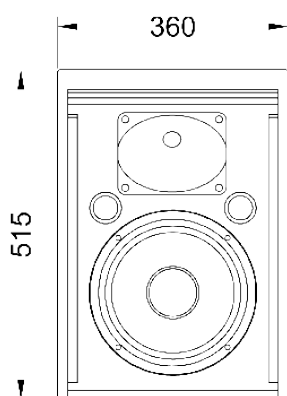

Main features:

- 250W nominal power
- 10" woofer with 2" voice coil
- 1" HF driver
- 125 dB Max SPL
- Multiple mounting options

Frequency Response (-10dB)	65–18000 Hz
Max SPL (peak)	125 dB (calculated)
Sensitivity (1W/1m)	95 dB
LF Transducer	10", M1020
HF Transducer	1", N110
Nominal coverage H×V	80° × 60°
Impedance	8 Ohm
Nominal power (1)	250 W
Program power	500 W
Peak power	1000 W
Connectors	2 terminal plate
Mounting options	4xM5 and 4xM8 wall mounting points
Dimensions (W×H×D)	360×515×273 mm
Net weight	13 kg
Shipping weight	15 kg
Enclosure materials	MDF; wear-resistant paint
Grill	Steel protective grill
Color	Black

Acoustical & Electrical data

Connections, physical data
and exploitation

(1) – Based on 2 hours power test, IEC filtered pink noise, 6 dB crest factor