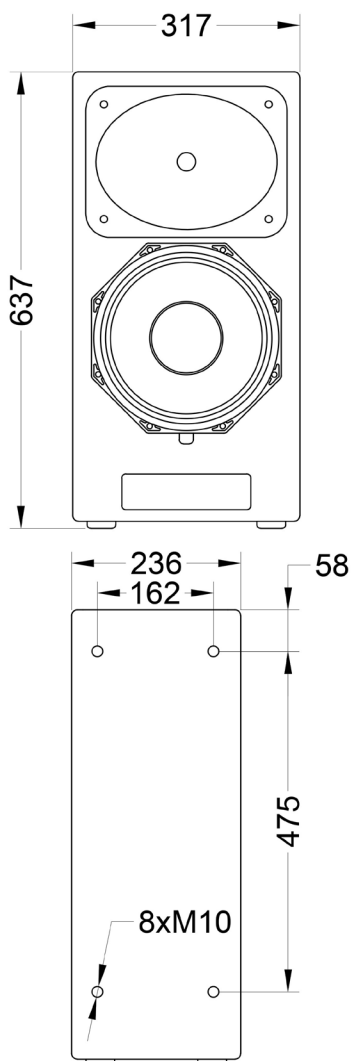

# SCR-210

## CINEMA SCREEN SPEAKER

SCR-210 is powerful center-left-right screen speaker for small cinemas aspiring to provide experience of large, overcrowded theaters. It is easily installed using M10 mounting points

### Main features:

- 450W nominal power
- 10" woofer with 3" voice coil
- 1" HF driver with 1,75" voice coil
- 129,5 dB Max SPL
- Efficient vented box design

Frequency Response (-10dB)	50–20000 Hz
Max SPL (peak)	129,5 dB (calculated)
Sensitivity (1W/1m)	97 dB
LF Transducer	10", M1051
HF Transducer	1", M115
Nominal coverage H×V	80° × 60°
Impedance	8 Ohm
Nominal power	450 W
Program power	900 W
Peak power	1800 W

Connectors	4 terminal plate
Mounting options	8x M10 wall mounting points
Dimensions (W×H×D)	317×637×236 mm
Net weight	13 kg
Shipping weight	16 kg
Enclosure materials	Plywood; MDF; wear-resistant paint
Mounting options	8x M10 wall mounting points
Color	Black