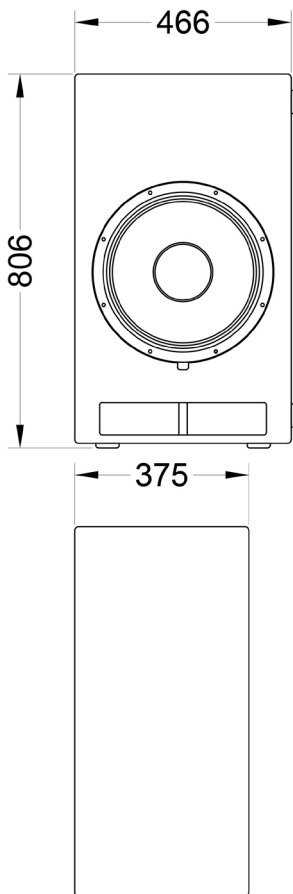

# C-SUB

### Main features:

- 750W nominal power
- 15" woofer with 4" voice coil
- 129 dB Max SPL
- Efficient vented box design

Frequency Response (-10dB)	30-220 Hz
Max SPL (peak)	129 dB (calculated)
Sensitivity (1W/1m)	95 dB
LF Transducer	15"
Impedance	8 Ohm
Nominal power	750 W
Program power	1500 W
Peak power	3000 W

Connectors	4 terminal plate
Dimensions (W×H×D)	466×806×375 mm
Net weight	36 kg
Shipping weight	41 kg
Enclosure materials	Plywood; wear-resistant paint
Color	Black

Acoustical & Electrical data

Connections and physical data